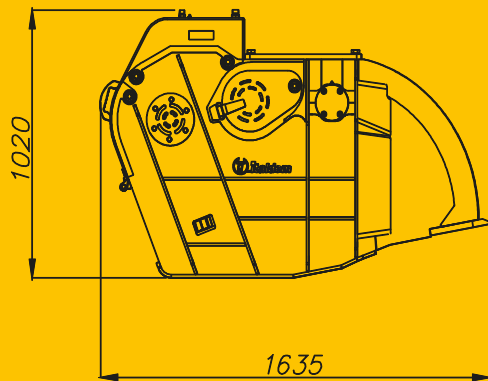

italdem®

GF-10 CRUSHER BUCKET

OPERATING WEIGHT	1200 KG
HEIGHT	1020 MM
WIDTH	880 MM
LENGTH	1635 MM
FEEDER DIMENSIONS	590x370 MM
OUTPUT SIZE	30-130 MM
SAE VOLUME	0,35 M3
CARRIER WEIGHT	7,5-13 TON
INNER DIAMETER HP HOSE	19 MM
INNER DIAMETER LP HOSE	19 MM
HP THREAD	3/4" GAS
LP THREAD	3/4" GAS
OIL FLOW	100-105 L/MIN
WORKING PRESSURE	180-200 BAR