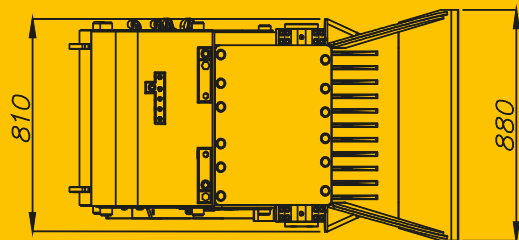

italdem®

GF-10 CRUSHER BUCKET

OPERATING WEIGHT	1200 KG
HEIGHT	1020 MM
WIDTH	880 MM
LENGTH	1635 MM
FEEDER DIMENSIONS	590x370 MM
OUTPUT SIZE	30-130 MM
SAE VOLUME	0,35 M3
CARRIER WEIGHT	7,5-13 TON
INNER DIAMETER HP HOSE	19 MM
INNER DIAMETER LP HOSE	19 MM
HP THREAD	3/4" GAS
LP THREAD	3/4" GAS
OIL FLOW	100-105 L/MIN
WORKING PRESSURE	180-200 BAR